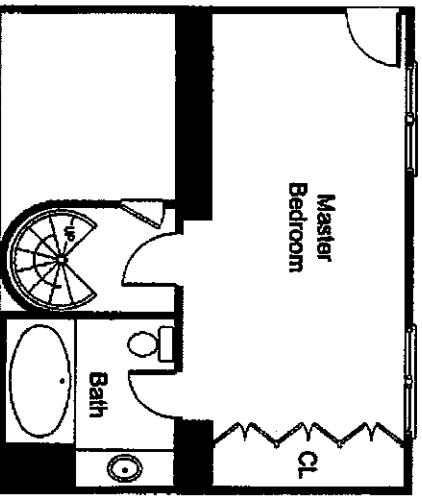

46 Culebra Terrace

Second Level

606 sq. ft.
(approximate)

First Level

426 sq. ft.
(approximate)

Main Level

1043 sq. ft.
(approximate)

Roof Level