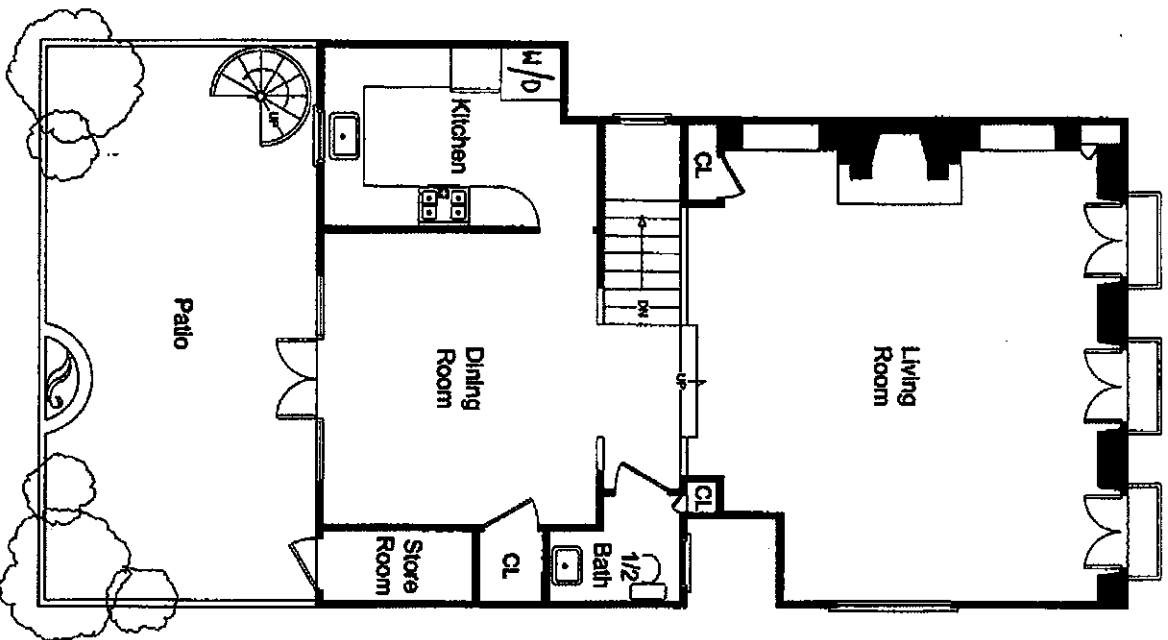

46 Culebra Terrace

Second Level

606 sq. ft.
(approximate)

First Level

426 sq. ft.
(approximate)

Main Level

1043 sq. ft.
(approximate)

Roof Level