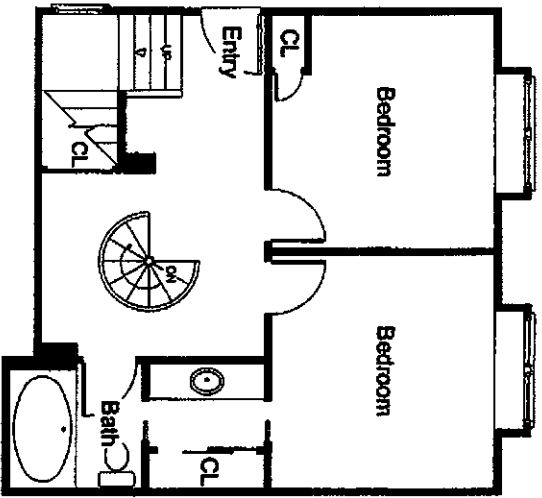

46 Culebra Terrace

Second Level

606 sq. ft.
(approximate)

First Level

426 sq. ft.
(approximate)

Main Level

1043 sq. ft.
(approximate)

Roof Level