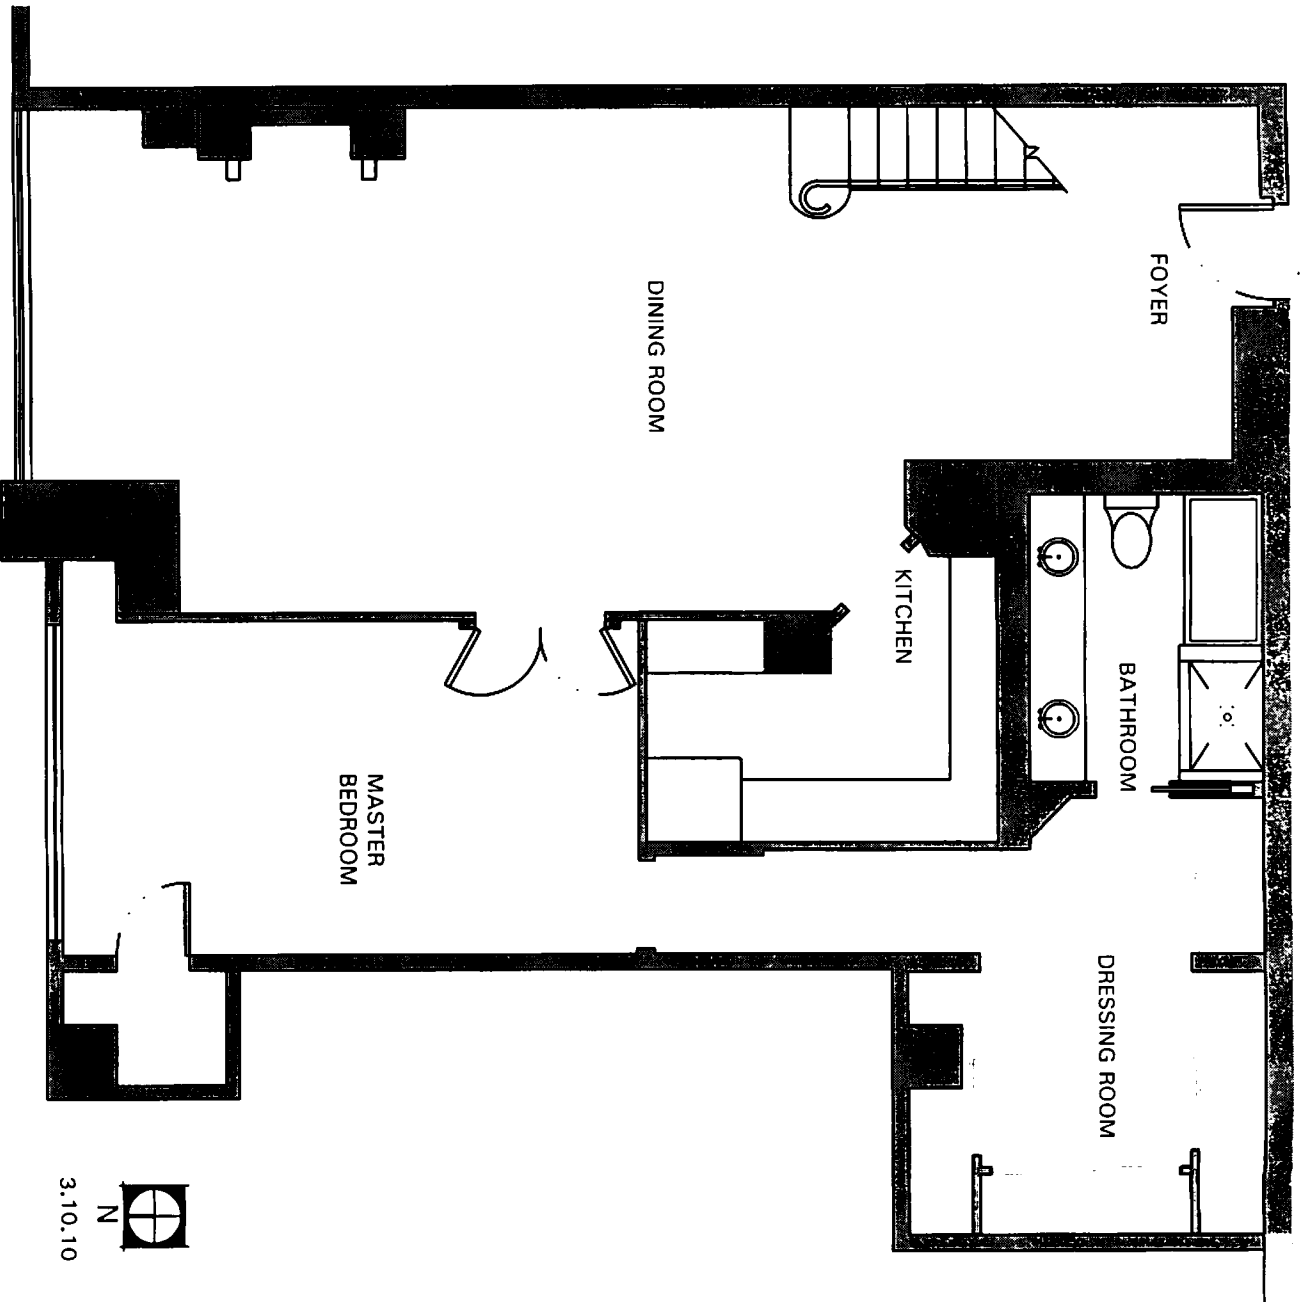

THE GRAMERCY  
 1177 CALIFORNIA ST, #1432  
 SAN FRANCISCO CA

PREPARED BY MURATORE CORP.  
 GENERAL CONTRACTOR CABINET MAKER DESIGN

3.10.10